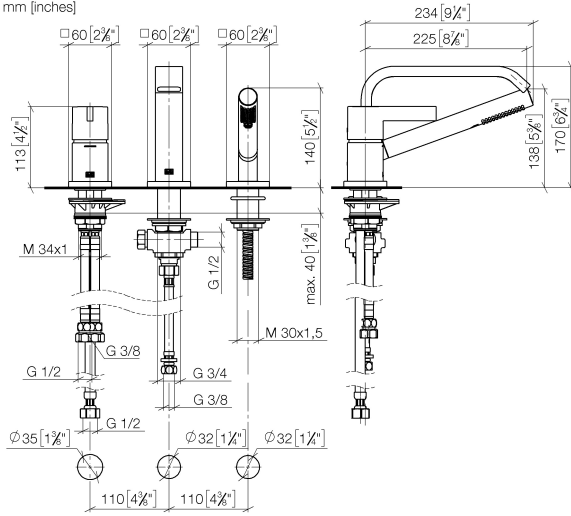

IMO Three-hole single-lever bath mixer for bath rim or tile edge installation - Chrome

IMO

27 412 670

- 224mm projection
- spout: cascade
- max. flow 19.2 l/min at 3 bar flow pressure
- Hand shower: COMPACT RAIN, max. flow rate 6.8 l/min (at 3 bar)
- complete hand shower set with anti-scale system
- automatic bath/shower diverter
- height of mixer 110 mm
- height up to aerator 138 mm
- hole diameter spout 32 mm
- single-lever mixer hole diameter 35 mm
- hole diameter for complete hand shower set 32 mm
- rosette for mixer 60 x 60mm
- rosette for spout 60 x 60mm
- rosette for complete hand shower set 60 x 60mm
- metal shower hose 2250mm with integrated anti-twist protection

IMO Three-hole single-lever bath mixer for bath rim or tile edge installation - Chrome

IMO

27 412 670
mm [inches]

Flow rate chart

Codes & Standards

ASME
A112.18.1/CSA
B125.1

California Energy
Commission
(CEC)

IMO Three-hole single-lever bath mixer for bath rim or tile edge installation -
Chrome

IMO

27 412 670

Certificates

Belgaqua_19_80_27. IAPMO_4976 (2). LGA_29730. Belgaqua_24-008-
27_4.

IMO Three-hole single-lever bath mixer for bath rim or tile edge installation - Chrome

IMO

27 412 670
Parts for other finishes can be found here: Brushed Platinum

Spare parts list

No.	Item Number	Name	Quantity used	Delivery time
1	29 300 670-00	Single-lever bath mixer for bath rim or tile edge installation - Chrome	1	10
2	13 512 670-00	spout	1	60
3	27 702 980-00	Hand shower set for bath rim or tile edge installation - Chrome	1	10
4	90 24 03 168 00 90	nipple	1	2
5	12 502 970 90	High pressure hose 1/2" x 1/2" x 400 mm -	1	2