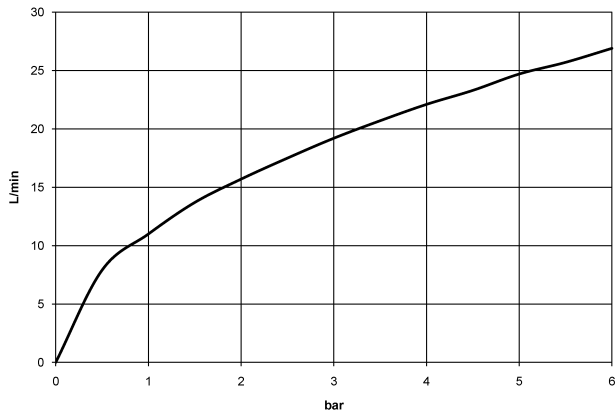

IMO Three-hole single-lever bath mixer for bath rim or tile edge installation - Chrome

IMO

27 412 670

- 224mm projection
- spout: cascade
- max. flow 19.2 l/min at 3 bar flow pressure
- Hand shower: COMPACT RAIN, max. flow rate 6.8 l/min (at 3 bar)
- complete hand shower set with anti-scale system
- automatic bath/shower diverter
- height of mixer 110 mm
- height up to aerator 138 mm
- hole diameter spout 32 mm
- single-lever mixer hole diameter 35 mm
- hole diameter for complete hand shower set 32 mm
- rosette for mixer 60 x 60mm
- rosette for spout 60 x 60mm
- rosette for complete hand shower set 60 x 60mm
- metal shower hose 2250mm with integrated anti-twist protection

IMO Three-hole single-lever bath mixer for bath rim or tile edge installation - Chrome

IMO

27 412 670
mm [inches]

Flow rate chart

Codes & Standards

ASME
A112.18.1/CSA
B125.1

California Energy
Commission
(CEC)