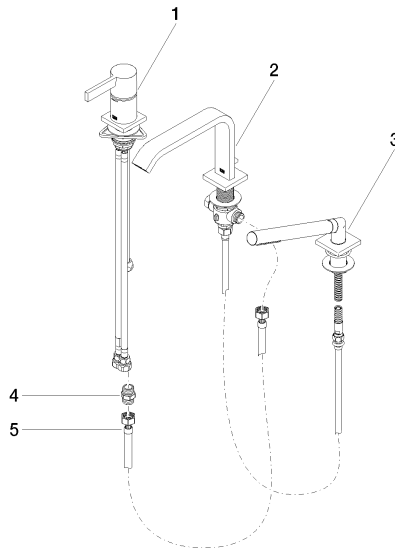

IMO Three-hole single-lever bath mixer for bath rim or tile edge installation - Chrome

IMO

27 412 670

- 224mm projection
- spout: cascade
- max. flow 19.2 l/min at 3 bar flow pressure
- Hand shower: COMPACT RAIN, max. flow rate 6.8 l/min (at 3 bar)
- complete hand shower set with anti-scale system
- automatic bath/shower diverter
- height of mixer 110 mm
- height up to aerator 138 mm
- hole diameter spout 32 mm
- single-lever mixer hole diameter 35 mm
- hole diameter for complete hand shower set 32 mm
- rosette for mixer 60 x 60mm
- rosette for spout 60 x 60mm
- rosette for complete hand shower set 60 x 60mm
- metal shower hose 2250mm with integrated anti-twist protection

IMO Three-hole single-lever bath mixer for bath rim or tile edge installation - Chrome

IMO

27 412 670
mm [inches]

Flow rate chart

Codes & Standards

ASME
A112.18.1/CSA
B125.1

California Energy
Commission
(CEC)

IMO Three-hole single-lever bath mixer for bath rim or tile edge installation -
Chrome

IMO

27 412 670

Certificates

Belgaqua_19_80_27. IAPMO_4976 (2). LGA_29730. Belgaqua_24-008-
27_4.

IMO Three-hole single-lever bath mixer for bath rim or tile edge installation - Chrome

IMO

27 412 670
Parts for other finishes can be found here: Brushed Platinum

Spare parts list

No.	Item Number	Name	Quantity used	Delivery time
1	29 300 670-00	Single-lever bath mixer for bath rim or tile edge installation - Chrome	1	10
2	13 512 670-00	spout	1	60
3	27 702 980-00	Hand shower set for bath rim or tile edge installation - Chrome	1	10
4	90 24 03 168 00 90	nipple	1	2
5	12 502 970 90	High pressure hose 1/2" x 1/2" x 400 mm -	1	2